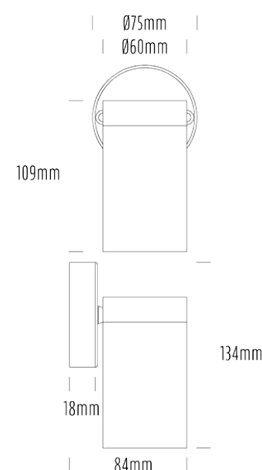

Single Fixed Down Light

SPECIFICATIONS

Product Code	AQA-102
Family	Artisan
Construction Material	Stainless Steel 316
Cable	300mm Aqualux 2-Core Silicone / PTFE Cable
IP Rating	IP65
Warranty	10 Year Aqualux Warranty

CONFIGURED OPTIONS

Variant Code	AQA-102-S1X0072740S
Body Colour	Natural
Control Gear	12~24V AC / 24V DC
Rated Power	7W
Nominal Lumens	550 lm
CCT / Colour	2700K / 550mA
Optical	40
CRI	90
Other	1m Aqualux Cable
Dimming	Optional 10V PWM (DC)