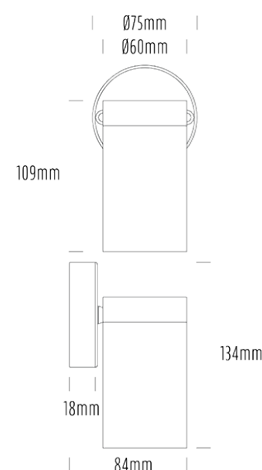

Single Fixed Down Light

SPECIFICATIONS

Product Code	AQA-102
Family	Artisan
Construction Material	Stainless Steel 316
Cable	300mm Aqualux 2-Core Silicone / PTFE Cable
IP Rating	IP65
Warranty	10 Year Aqualux Warranty