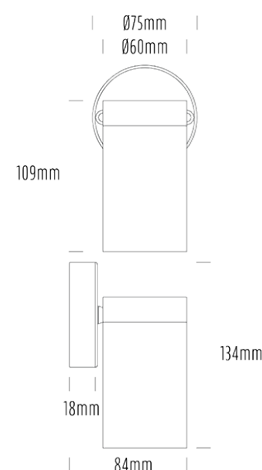

# Single Fixed Down Light

## SPECIFICATIONS

|                       |  |
|-----------------------|--|
| Product Code          | AQA-102                                    |
| Family                | Artisan                                    |
| Construction Material | Stainless Steel 316                        |
| Cable                 | 300mm Aqualux 2-Core Silicone / PTFE Cable |
| IP Rating             | IP65                                       |
| Warranty              | 10 Year Aqualux Warranty                   |

## CONFIGURED OPTIONS

|                |                       |
|----------------|-----------------------|
| Variant Code   | AQA-102-B3X0073025S   |
| Body Colour    | Aged Brass            |
| Control Gear   | 12~24V AC / 24V DC    |
| Rated Power    | 7W                    |
| Nominal Lumens | 550 lm                |
| CCT / Colour   | 3000K / 550mA         |
| Optical        | 25                    |
| CRI            | 90                    |
| Other          | 1m Aqualux Cable      |
| Dimming        | Optional 10V PWM (DC) |