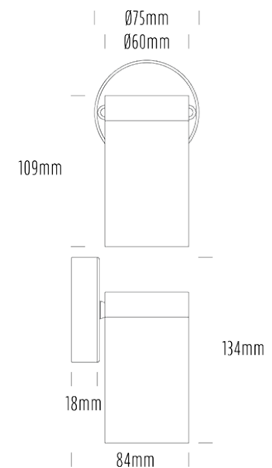

# Single Fixed Down Light

## SPECIFICATIONS

Product Code	AQA-102
Family	Artisan
Construction Material	Stainless Steel 316
Cable	300mm Aqualux 2-Core Silicone / PTFE Cable
IP Rating	IP65
Warranty	10 Year Aqualux Warranty

## CONFIGURED OPTIONS

Variant Code	AQA-102-B3X0073010S
Body Colour	Aged Brass
Control Gear	12~24V AC / 24V DC
Rated Power	7W
Nominal Lumens	550 lm
CCT / Colour	3000K / 550mA
Optical	10
CRI	90
Other	1m Aqualux Cable
Dimming	Optional 10V PWM (DC)