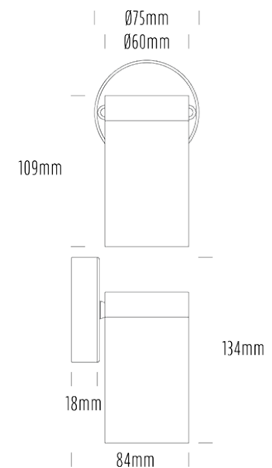

# Single Fixed Down Light

## SPECIFICATIONS

Product Code	AQA-102
Family	Artisan
Construction Material	Stainless Steel 316
Cable	300mm Aqualux 2-Core Silicone / PTFE Cable
IP Rating	IP65
Warranty	10 Year Aqualux Warranty