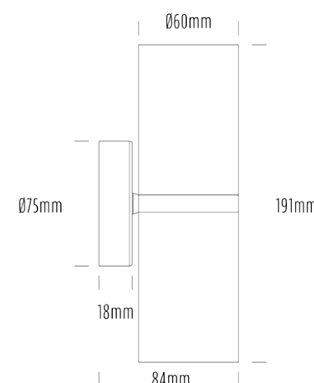

Up/Down Wall Light

SPECIFICATIONS

Product Code	AQA-101
Family	Artisan
Construction Material	Stainless Steel 316
Cable	300mm Aqualux 2-Core Silicone / PTFE Cable
IP Rating	IP65
Warranty	10 Year Aqualux Warranty

CONFIGURED OPTIONS

Variant Code	AQA-101-S1X0145740S
Body Colour	Natural
Control Gear	12~24V AC / 24V DC
Rated Power	14W
Nominal Lumens	1200 lm
CCT / Colour	5700K / 550mA
Optical	40
CRI	80
Other	1m Aqualux Cable
Dimming	Optional 10V PWM (DC)