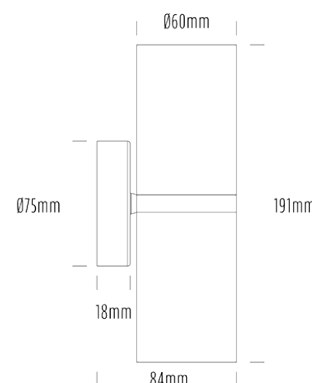

Up/Down Wall Light

SPECIFICATIONS

Product Code	AQA-101
Family	Artisan
Construction Material	Stainless Steel 316
Cable	300mm Aqualux 2-Core Silicone / PTFE Cable
IP Rating	IP65
Warranty	10 Year Aqualux Warranty

CONFIGURED OPTIONS

Variant Code	AQA-101-S1X0143040S
Body Colour	Natural
Control Gear	12~24V AC / 24V DC
Rated Power	14W
Nominal Lumens	1100 lm
CCT / Colour	3000K / 550mA
Optical	40
CRI	90
Other	1m Aqualux Cable
Dimming	Optional 10V PWM (DC)