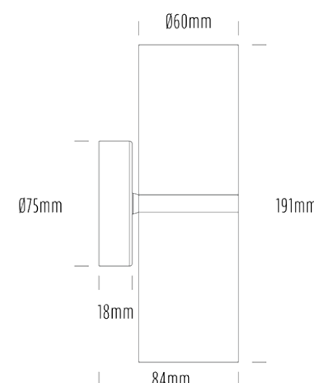

# Up/Down Wall Light

## SPECIFICATIONS

Product Code	AQA-101
Family	Artisan
Construction Material	Stainless Steel 316
Cable	300mm Aqualux 2-Core Silicone / PTFE Cable
IP Rating	IP65
Warranty	10 Year Aqualux Warranty

## CONFIGURED OPTIONS

Variant Code	AQA-101-S1X0143025S
Body Colour	Natural
Control Gear	12~24V AC / 24V DC
Rated Power	14W
Nominal Lumens	1100 lm
CCT / Colour	3000K / 550mA
Optical	25
CRI	90
Other	1m Aqualux Cable
Dimming	Optional 10V PWM (DC)