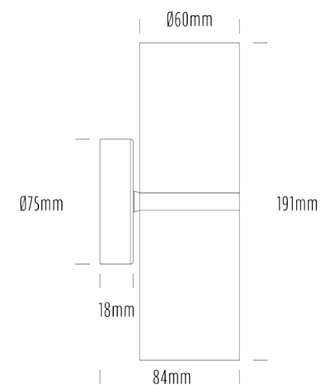

Up/Down Wall Light

SPECIFICATIONS

Product Code	AQA-101
Family	Artisan
Construction Material	Stainless Steel 316
Cable	300mm Aqualux 2-Core Silicone / PTFE Cable
IP Rating	IP65
Warranty	10 Year Aqualux Warranty

CONFIGURED OPTIONS

Variant Code	AQA-101-S1X0143010S
Body Colour	Natural
Control Gear	12~24V AC / 24V DC
Rated Power	14W
Nominal Lumens	1100 lm
CCT / Colour	3000K / 550mA
Optical	10
CRI	90
Other	1m Aqualux Cable
Dimming	Optional 10V PWM (DC)