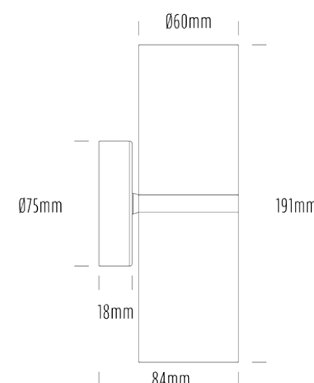

# Up/Down Wall Light

## SPECIFICATIONS

|                       |  |
|-----------------------|--|
| Product Code          | AQA-101                                    |
| Family                | Artisan                                    |
| Construction Material | Stainless Steel 316                        |
| Cable                 | 300mm Aqualux 2-Core Silicone / PTFE Cable |
| IP Rating             | IP65                                       |
| Warranty              | 10 Year Aqualux Warranty                   |

## CONFIGURED OPTIONS

|                |                       |
|----------------|-----------------------|
| Variant Code   | AQA-101-S1X0142710S   |
| Body Colour    | Natural               |
| Control Gear   | 12~24V AC / 24V DC    |
| Rated Power    | 14W                   |
| Nominal Lumens | 1100 lm               |
| CCT / Colour   | 2700K / 550mA         |
| Optical        | 10                    |
| CRI            | 90                    |
| Other          | 1m Aqualux Cable      |
| Dimming        | Optional 10V PWM (DC) |