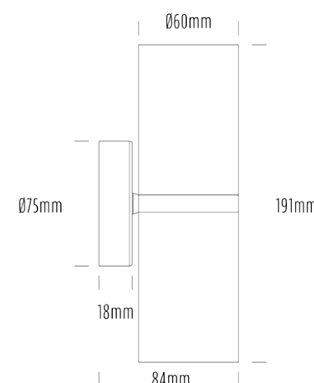

# Up/Down Wall Light

## SPECIFICATIONS

Product Code	AQA-101
Family	Artisan
Construction Material	Stainless Steel 316
Cable	300mm Aqualux 2-Core Silicone / PTFE Cable
IP Rating	IP65
Warranty	10 Year Aqualux Warranty