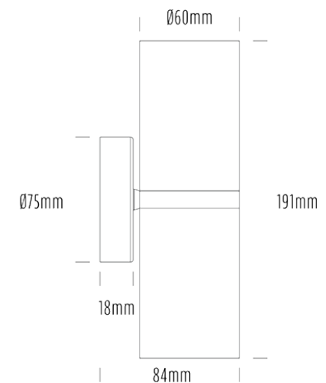

Up/Down Wall Light

SPECIFICATIONS

Product Code	AQA-101
Family	Artisan
Construction Material	Stainless Steel 316
Cable	300mm Aqualux 2-Core Silicone / PTFE Cable
IP Rating	IP65
Warranty	10 Year Aqualux Warranty

CONFIGURED OPTIONS

Variant Code	AQA-101-B3X0145740S
Body Colour	Aged Brass
Control Gear	12~24V AC / 24V DC
Rated Power	14W
Nominal Lumens	1200 lm
CCT / Colour	5700K / 550mA
Optical	40
CRI	80
Other	1m Aqualux Cable
Dimming	Optional 10V PWM (DC)