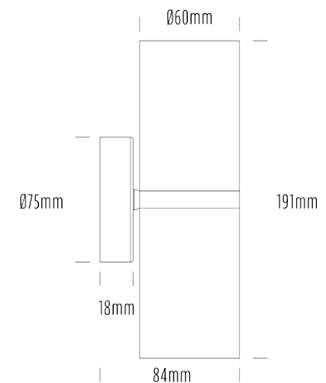

Up/Down Wall Light

SPECIFICATIONS

Product Code	AQA-101
Family	Artisan
Construction Material	Stainless Steel 316
Cable	300mm Aqualux 2-Core Silicone / PTFE Cable
IP Rating	IP65
Warranty	10 Year Aqualux Warranty

CONFIGURED OPTIONS

Variant Code	AQA-101-B3X0145710S
Body Colour	Aged Brass
Control Gear	12~24V AC / 24V DC
Rated Power	14W
Nominal Lumens	1200 lm
CCT / Colour	5700K / 550mA
Optical	10
CRI	80
Other	1m Aqualux Cable
Dimming	Optional 10V PWM (DC)