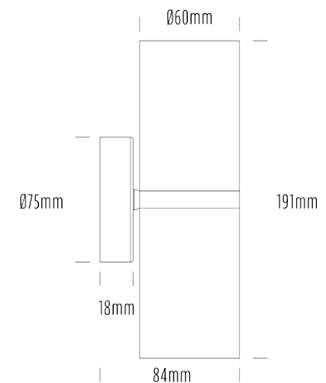

Up/Down Wall Light

SPECIFICATIONS

Product Code	AQA-101
Family	Artisan
Construction Material	Stainless Steel 316
Cable	300mm Aqualux 2-Core Silicone / PTFE Cable
IP Rating	IP65
Warranty	10 Year Aqualux Warranty

CONFIGURED OPTIONS

Variant Code	AQA-101-B3X0143040S
Body Colour	Aged Brass
Control Gear	12~24V AC / 24V DC
Rated Power	14W
Nominal Lumens	1100 lm
CCT / Colour	3000K / 550mA
Optical	40
CRI	90
Other	1m Aqualux Cable
Dimming	Optional 10V PWM (DC)