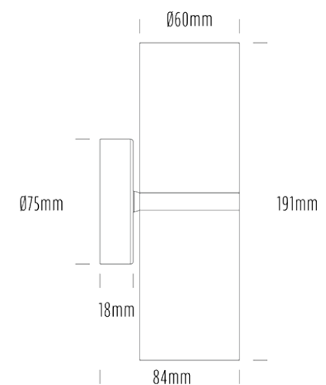

Up/Down Wall Light

SPECIFICATIONS

Product Code	AQA-101
Family	Artisan
Construction Material	Stainless Steel 316
Cable	300mm Aqualux 2-Core Silicone / PTFE Cable
IP Rating	IP65
Warranty	10 Year Aqualux Warranty

CONFIGURED OPTIONS

Variant Code	AQA-101-B3X0143025S
Body Colour	Aged Brass
Control Gear	12~24V AC / 24V DC
Rated Power	14W
Nominal Lumens	1100 lm
CCT / Colour	3000K / 550mA
Optical	25
CRI	90
Other	1m Aqualux Cable
Dimming	Optional 10V PWM (DC)