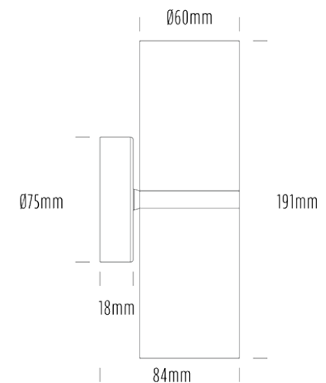

# Up/Down Wall Light

## SPECIFICATIONS

Product Code	AQA-101
Family	Artisan
Construction Material	Stainless Steel 316
Cable	300mm Aqualux 2-Core Silicone / PTFE Cable
IP Rating	IP65
Warranty	10 Year Aqualux Warranty

## CONFIGURED OPTIONS

Variant Code	AQA-101-B3X0143010S
Body Colour	Aged Brass
Control Gear	12~24V AC / 24V DC
Rated Power	14W
Nominal Lumens	1100 lm
CCT / Colour	3000K / 550mA
Optical	10
CRI	90
Other	1m Aqualux Cable
Dimming	Optional 10V PWM (DC)