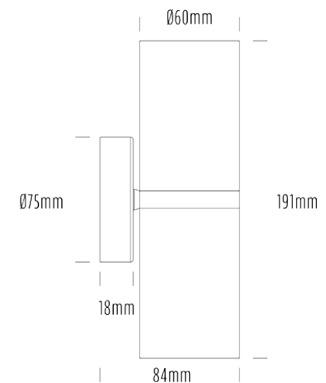

Up/Down Wall Light

SPECIFICATIONS

Product Code	AQA-101
Family	Artisan
Construction Material	Stainless Steel 316
Cable	300mm Aqualux 2-Core Silicone / PTFE Cable
IP Rating	IP65
Warranty	10 Year Aqualux Warranty

CONFIGURED OPTIONS

Variant Code	AQA-101-B3X0142740S
Body Colour	Aged Brass
Control Gear	12~24V AC / 24V DC
Rated Power	14W
Nominal Lumens	1100 lm
CCT / Colour	2700K / 550mA
Optical	40
CRI	90
Other	1m Aqualux Cable
Dimming	Optional 10V PWM (DC)