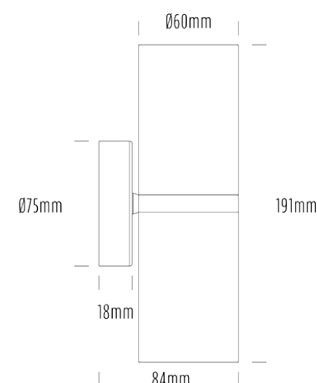

Up/Down Wall Light

SPECIFICATIONS

Product Code	AQA-101
Family	Artisan
Construction Material	Stainless Steel 316
Cable	300mm Aqualux 2-Core Silicone / PTFE Cable
IP Rating	IP65
Warranty	10 Year Aqualux Warranty

CONFIGURED OPTIONS

Variant Code	AQA-101-B3X0142725S
Body Colour	Aged Brass
Control Gear	12~24V AC / 24V DC
Rated Power	14W
Nominal Lumens	1100 lm
CCT / Colour	2700K / 550mA
Optical	25
CRI	90
Other	1m Aqualux Cable
Dimming	Optional 10V PWM (DC)