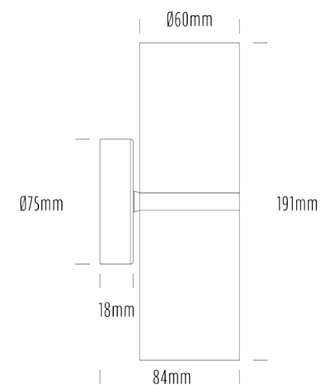

Up/Down Wall Light

SPECIFICATIONS

Product Code	AQA-101
Family	Artisan
Construction Material	Stainless Steel 316
Cable	300mm Aqualux 2-Core Silicone / PTFE Cable
IP Rating	IP65
Warranty	10 Year Aqualux Warranty